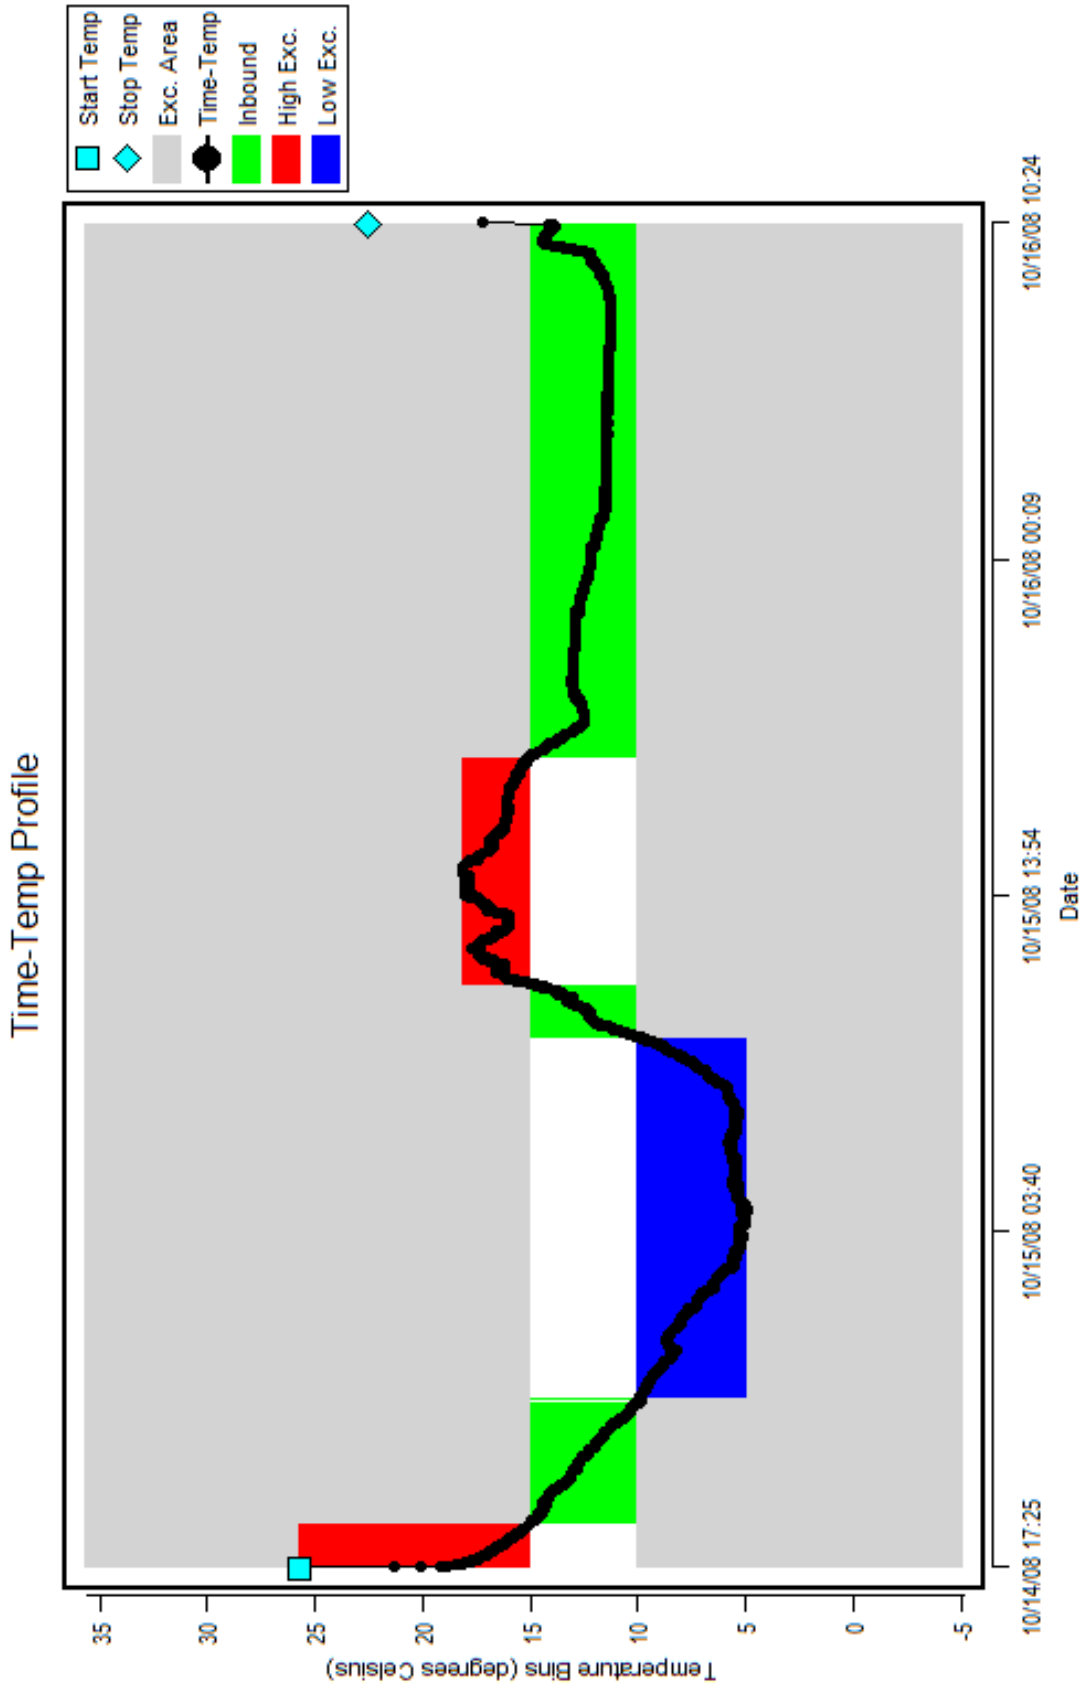

Tag State

Start Time	2008-10-14 17:25:24
Start Temperature	25.7°C
Stop Time	2008-10-16 10:24:24
Stop Temperature	22.5°C
Last Recorded Temperature (LRT)	22.5°C
Mean Kinetic Temperature (MKT)	12.7°C
Minimum Recorded Temperature	4.9°C
Maximum Recorded Temperature	25.7°C
Mode	Off
Recording Duration	1 Day 16 Hours 59 Minutes
Battery Remaining	99.5%
Status	Check
Tag Uses Remaining	254
Logged Data Points	2460
Expiration Date	--
User Data	--
Reader Data	

Tag Configuration

Name	Unknown
Product	Logic Logger
Soaking Countdown	1 Minute
Logging Interval	1 Minute
Maximum Tracking Time	365 Days 0 Hours 0 Minutes
Maximum Logging Time	2 Days 18 Hours 37 Minutes
Blink On Excursion	Enabled
Maximum Excursion Count	25
Low Excursion Configuration	Enabled, Temperature 10.0°C, Trigger Time 1 Minute
High Excursion Configuration	Enabled, Temperature 15.0°C, Trigger Time 1 Minute
Bin Dividers	-40, -35, -30, -25, -20, -15, -10, -5, -3, -2, -1, 0, 1, 2, 3, 4, 5, 6, 7, 8, 9, 10, 11, 12, 15, 20, 25, 30, 35, 40, 45, 50, 60, 70 [°C]

Tag Excursions

Index	Type	Start Time	Stop Time	Temperature (°C)	Duration
1	High	2008-10-14 17:25:24	2008-10-14 18:46:24	25.7	1 Hour 21 Minutes
2	Low	2008-10-14 22:30:24	2008-10-14 22:35:24	9.8	5 Minutes
3	Low	2008-10-14 22:38:24	2008-10-15 09:36:24	4.9	10 Hours 58 Minutes
4	High	2008-10-15 11:13:24	2008-10-15 18:07:24	18.1	6 Hours 54 Minutes

Low Accumulation Time	11 Hours 3 Minutes
High Accumulation Time	8 Hours 15 Minutes

Time-Temperature Profile

Temperature Distribution (Pie Chart)

Temperature Distribution (Histogram)