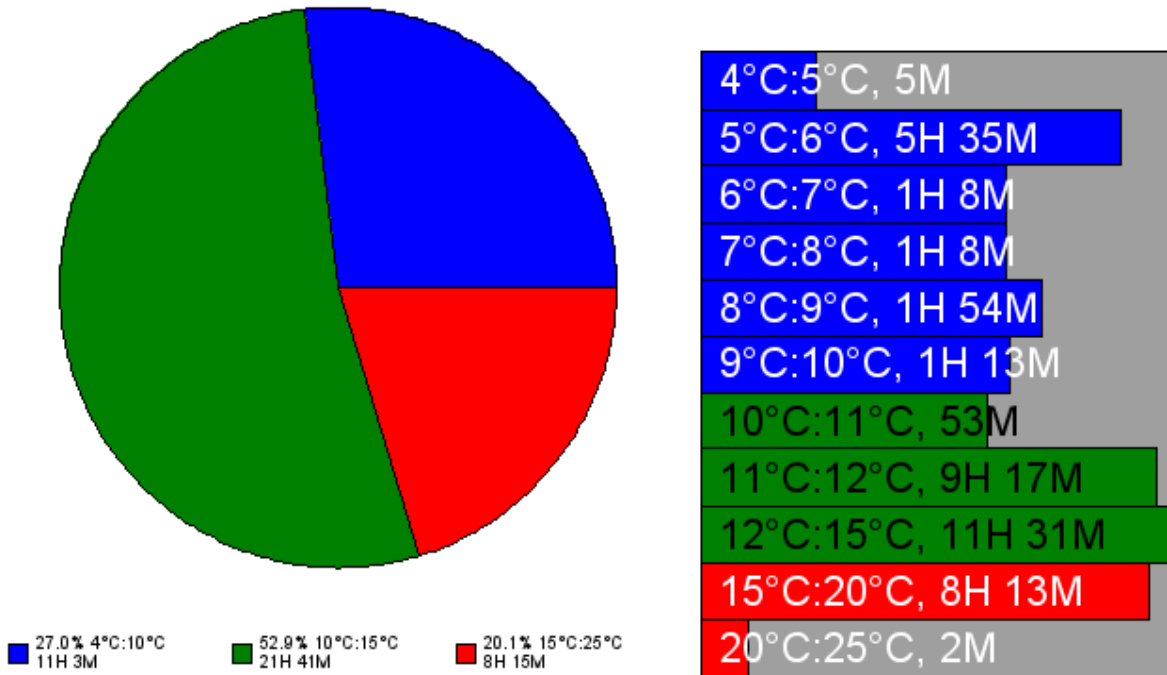

Tag State

Start Time	2008-10-14 17:25:24
Start Temperature	25.7°C
Stop Time	2008-10-16 10:24:24
Stop Temperature	22.5°C
Last Recorded Temperature (LRT)	22.5°C
Mean Kinetic Temperature (MKT)	12.7°C
Minimum Recorded Temperature	4.9°C
Maximum Recorded Temperature	25.7°C
Mode	Off
Recording Duration	1 Day 16 Hours 59 Minutes
Battery Remaining	99.5%
Status	Check
Tag Uses Remaining	254
Logged Data Points	2460
Expiration Date	--
User Data	--
Reader Data	

Tag Configuration

Name	Unknown
Product	Logic Logger
Soaking Countdown	1 Minute
Logging Interval	1 Minute
Maximum Tracking Time	365 Days 0 Hours 0 Minutes
Maximum Logging Time	2 Days 18 Hours 37 Minutes
Blink On Excursion	Enabled
Maximum Excursion Count	25
Low Excursion Configuration	Enabled, Temperature 10.0°C, Trigger Time 1 Minute
High Excursion Configuration	Enabled, Temperature 15.0°C, Trigger Time 1 Minute
Bin Dividers	-40, -35, -30, -25, -20, -15, -10, -5, -3, -2, -1, 0, 1, 2, 3, 4, 5, 6, 7, 8, 9, 10, 11, 12, 15, 20, 25, 30, 35, 40, 45, 50, 60, 70 [°C]

Tag Excursions

Index	Type	Start Time	Stop Time	Temperature (°C)	Duration
1	High	2008-10-14 17:25:24	2008-10-14 18:46:24	25.7	1 Hour 21 Minutes
2	Low	2008-10-14 22:30:24	2008-10-14 22:35:24	9.8	5 Minutes
3	Low	2008-10-14 22:38:24	2008-10-15 09:36:24	4.9	10 Hours 58 Minutes
4	High	2008-10-15 11:13:24	2008-10-15 18:07:24	18.1	6 Hours 54 Minutes

Low Accumulation Time	11 Hours 3 Minutes
High Accumulation Time	8 Hours 15 Minutes

Time-Temperature Profile

Temperature Distribution (Pie Chart)

Temperature Distribution (Histogram)